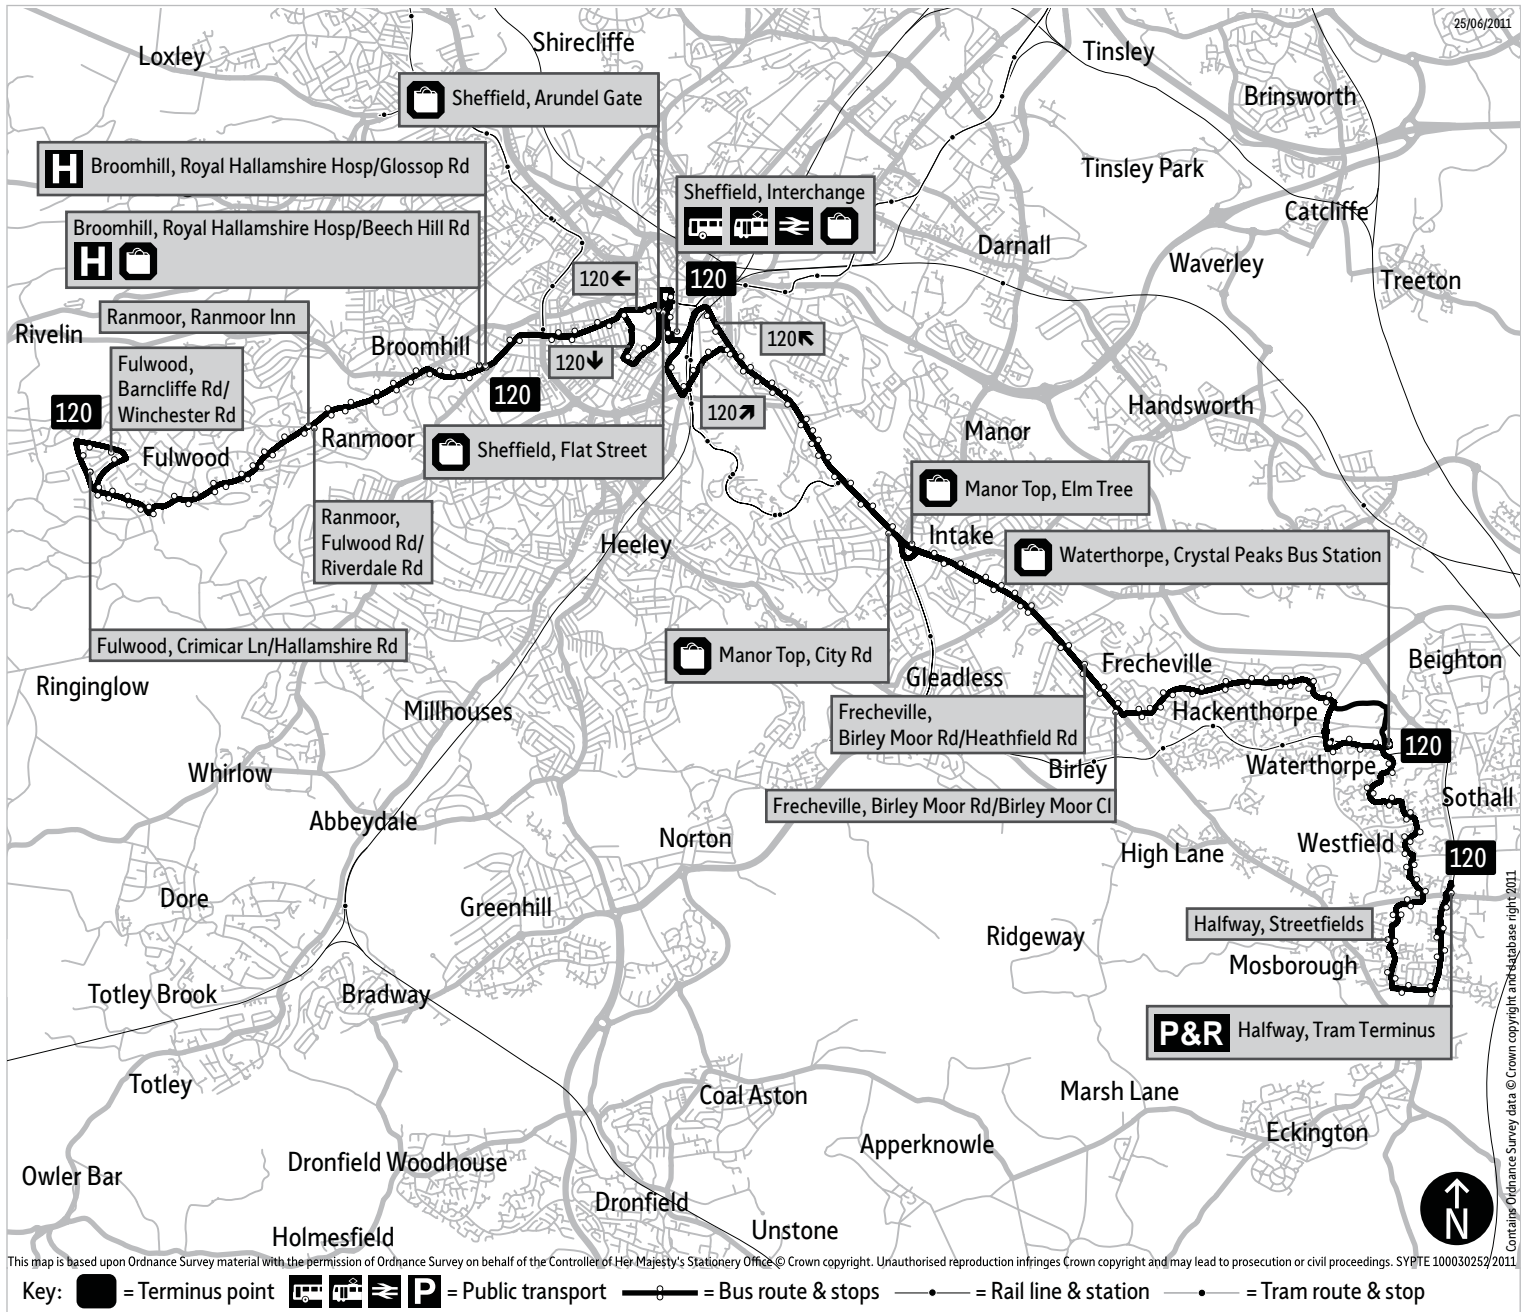

24 hour times

12 hour times

120 Summer Variations

During the Summer school holidays, service 120 will operate a different Monday to Friday daytime timetable to that shown in this leaflet.

During Monday to Friday daytime journeys will operate every 5 minutes instead of every 4 minutes as shown.

Get live departure information.
Anytime. Anywhere.

travelsouthyorkshire.com

Bus route map for service 120

Stopping points for service 120

Fulwood, Barncliffe Road ▶ Crimicar Lane ▶ Fulwood Road ▶ **Nether Green** ▶ Ranmoor ▶ Broomhill ▶ Glossop Road ▶ **Sheffield Centre** ▶ West Street ▶ Leopold Street ▶ Pinstone Street ▶ Arundel Gate ▶ Haymarket ▶ Flat Street ▶ **Sheffield, Interchange** ▶ Suffolk Road ▶ Shrewsbury Road ▶ Talbot Street ▶ **Park Hill** ▶ Talbot Road ▶ Duke Street ▶ City Road ▶ **Manor** ▶ **Manor Top** ▶ Mansfield Road ▶ Intake ▶ Frecheville ▶ Birley Moor Road ▶ Hackenthorpe ▶ Birley Spa Lane ▶ Waterthorpe ▶ Moss Way ▶ Ochre Dike Lane ▶ **Crystal Peaks, Bus Station** ▶ Ochre Dike Lane ▶ Thorpe Green ▶ Thorpe Drive ▶ **Westfield** ▶ Westfield Northway ▶ Shortbrook Road ▶ Westfield Southway ▶ Halfway Drive ▶ Streetfields ▶ Auckland Way ▶ Windmill Greenway ▶ Rotherham Road ▶ Eckington Way ▶ **Halfway, Tram Terminus**