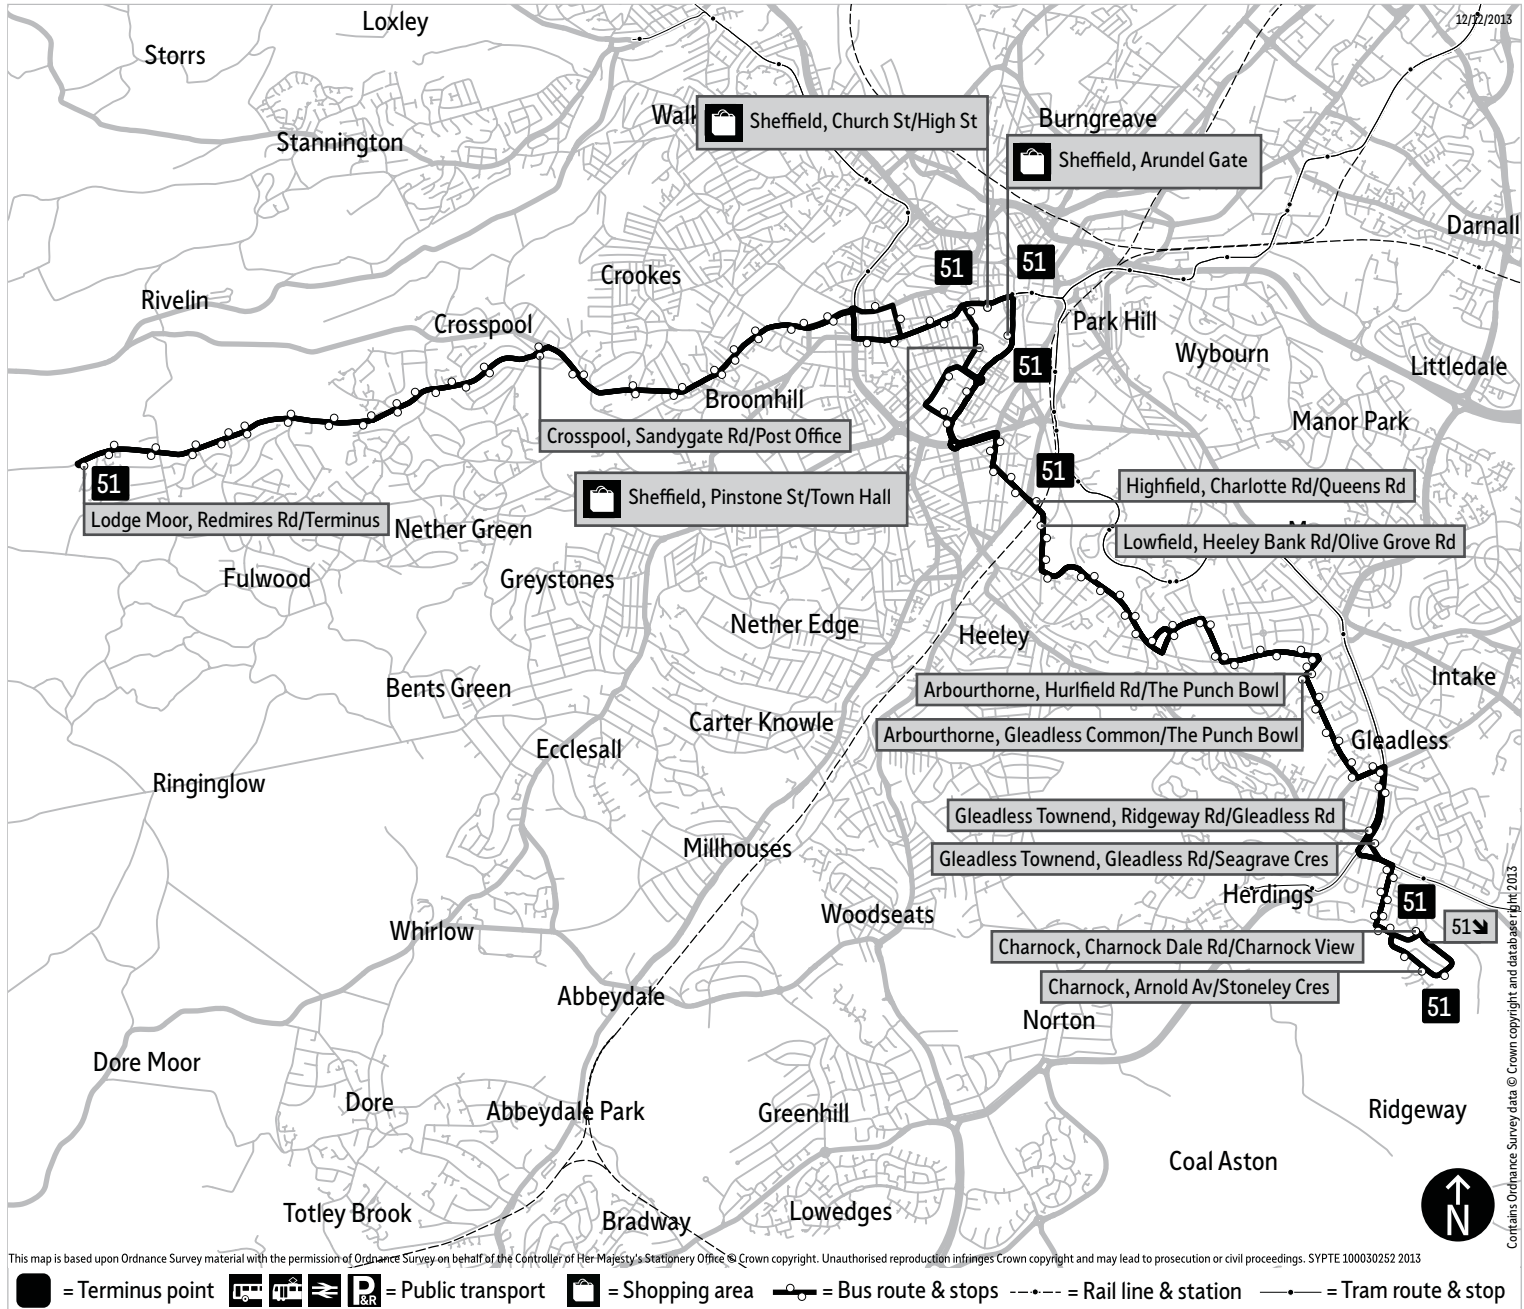

During the Summer school holidays, service 51 will operate a different Monday to Friday daytime timetable to that shown in this leaflet.

Between 0700 and 1800 buses will run every 12 minutes.

At all other times journeys will operate as shown.

Get live departure information.
Anytime. Anywhere.

travelsouthyorkshire.com

Bus route map for service 51

Stopping points for service 51

Lodge Moor, Redmires Road ▶ **Sandygate** ▶ Sandygate Road ▶ **Crosspool** ▶ **Tapton Hill** ▶ Manchester Road ▶ **Broomhill** ▶ Fulwood Road ▶ Whitham Road ▶ **Western Bank** ▶ Western Bank ▶ **Sheffield** ▶ Broad Lane ▶ Mappin Street ▶ West Street ▶ Leopold Street ▶ Pinstone Street ▶ Charter Row ▶ Cumberland Street ▶ **Highfield** ▶ Shoreham Street ▶ Charlotte Road ▶ **Lowfield** ▶ Heeley Bank Road ▶ **Norfolk Park** ▶ East Bank Road ▶ **Arbourthorne** ▶ East Bank Road ▶ Eastern Avenue ▶ Arbourthorne Road ▶ East Bank Road ▶ Hurlfield Road ▶ **Gleadless** ▶ Gleadless Common ▶ Hollinsend Road ▶ Ridgeway Road ▶ **Gleadless Townend** ▶ Gleadless Road ▶ Charnock Hall Road ▶ Charnock Dale Road ▶ **Charnock, Arnold Avenue**

Lodge Moor, Redmires Rd/Terminus		1422	1434	1444	1454	1504	1514	-	1526	1538	1548	1558	1610		1750
Crosspool, Darwin Ln/King Edward VII Lower Sch	then	-	-	-	-	-	-	1522	-	-	-	-	-	then	-
Crosspool, Sandygate Rd/Post Office	about	1431	1443	1453	1503	1513	1523	1526	1535	1547	1557	1607	1619	about	1759
Sheffield, Pinstone St/Town Hall	every	1447	1459	1509	1523	1533	1543	1549	1559	1609	1619	1629	1639	every	1819
Highfield, Charlotte Rd/Queens Rd	10 mins	1458	1510	1520	1534	1544	1554	1600	1610	1620	1630	1640	1650	10 mins	1830
Hurlfield, Hurlfield Rd/The Punch Bowl	until	1509	1522	1532	1546	1556	1606	1612	1622	1632	1642	1652	1702	until	1840
Charnock, Arnold Av/Stoneley Cres		1520	1533	1543	1557	1607	1617	1623	1633	1643	1653	1703	1713		1850