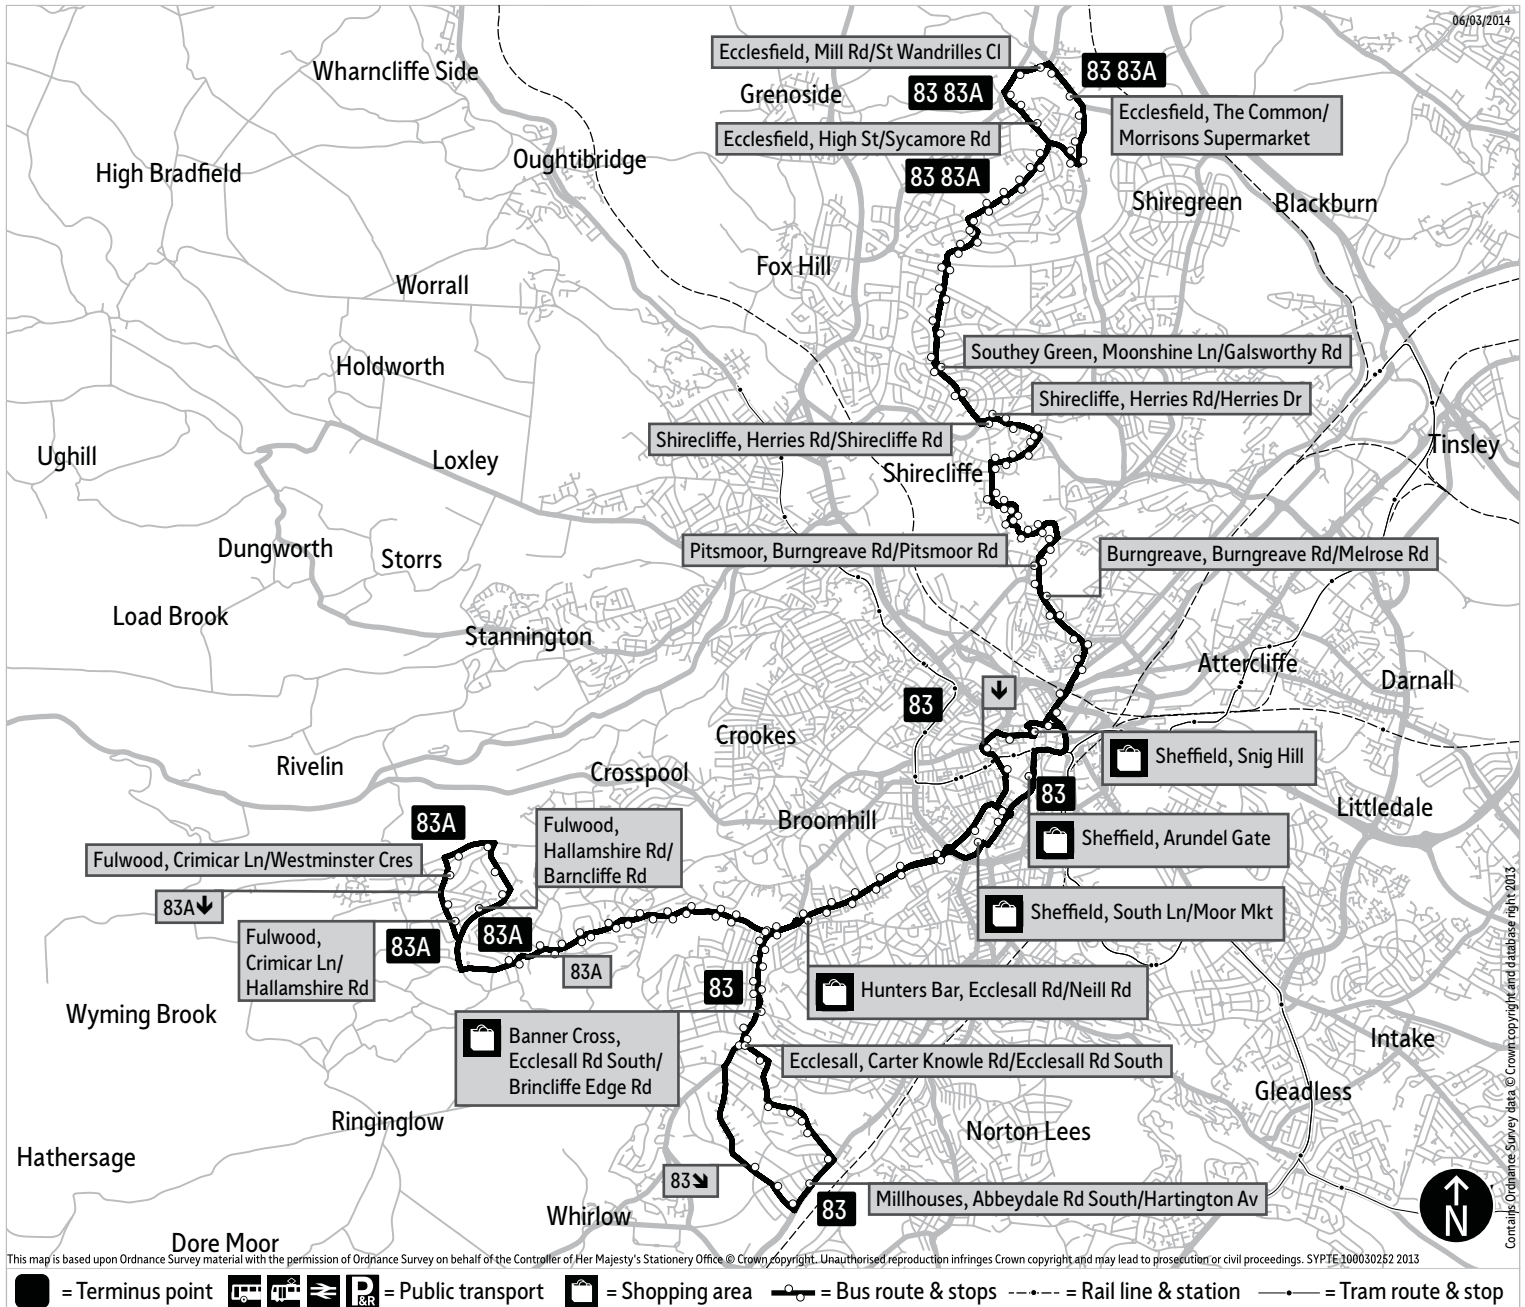

Bus route map for services 83 and 83A